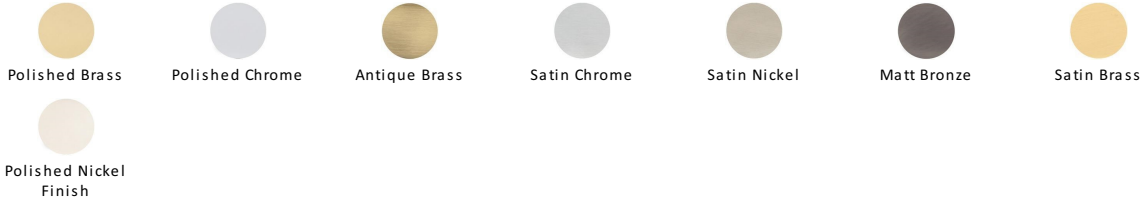

Rectangular Hammered Cabinet Knob

C3386 47-SC

Heritage Brass Cabinet Knob Rectangular Hammered Design 47mm Satin Chrome finish

Material:
Solid Brass

Finish:
Satin Chrome

Available Finishes

Available Sizes

Product Dimensions (All dimensions are in millimeters unless otherwise indicated)

Length	47	Width	25	Projection	28	Base	9
---------------	----	--------------	----	-------------------	----	-------------	---

About the Finish

Satin Chrome

The brush marks of satin chrome will appeal to those who favour an industrial yet contemporary chrome finish. Satin Chrome Finish is also less prone to finger marks than polished chrome.