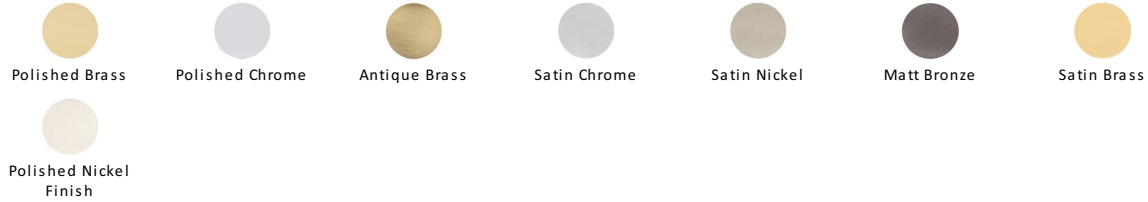

Rectangular Hammered Cabinet Knob

C3386 41-SB

Heritage Brass Cabinet Knob Rectangular Hammered Design 41mm Satin Brass finish

Material:
Solid Brass

Finish:
Satin Brass

Available Finishes

Available Sizes

Product Dimensions (All dimensions are in millimeters unless otherwise indicated)

Length	41	Width	22	Projection	28	Base	9
---------------	----	--------------	----	-------------------	----	-------------	---

About the Finish

Satin Brass

A modern alternative to the traditional polished brass, this attractive brushed texture beautifully mellows and adds warmth to both a traditional and a soft contemporary décor.