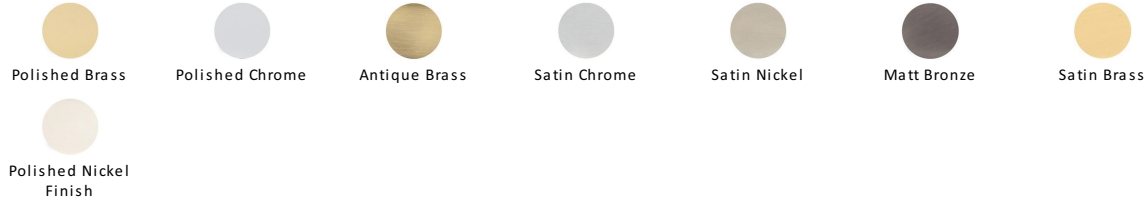

Rectangular Hammered Cabinet Knob

C3386 41-PNF

Heritage Brass Cabinet Knob Rectangular Hammered Design 41mm Polished Nickel finish

Material:
Solid Brass

Finish:
Polished Nickel Finish

Available Finishes

Available Sizes

About the Finish

Polished Nickel Finish

With its subtle golden hue this is a mellow alternative to polished chrome. The finish is not coated and will oxidise naturally. If not regularly buffed with a soft cloth this finish will subtly change over time by taking on an aged patina.