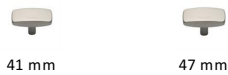

Rectangular Cabinet Knob

C3384 47-SN

Heritage Brass Cabinet Knob Rectangular Design 47mm Satin Nickel finish

Material:
Solid Brass

Finish:
Satin Nickel

Available Finishes

Available Sizes

Product Dimensions (All dimensions are in millimeters unless otherwise indicated)

| | | | | | | | |
|---------------|----|--------------|----|-------------------|----|-------------|---|
| Length | 47 | Width | 25 | Projection | 28 | Base | 9 |
|---------------|----|--------------|----|-------------------|----|-------------|---|

About the Finish

Satin Nickel

With its honeyed grey tone created by brushed nickel plating on brass, this finish closely matches Stainless Steel but offers a warm and subtle alternative which is popular in traditional and modern décors.