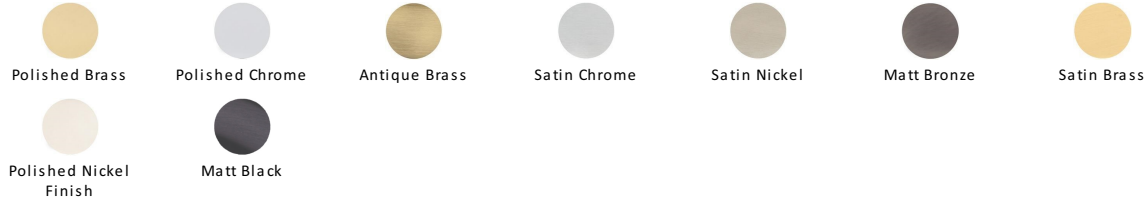

Rectangular Cabinet Knob

C3384 47-SC

Heritage Brass Cabinet Knob Rectangular Design 47mm Satin Chrome finish

Material:
Solid Brass

Finish:
Satin Chrome

Available Finishes

Available Sizes

Product Dimensions (All dimensions are in millimeters unless otherwise indicated)

Length	47	Width	25	Projection	28	Base	9
---------------	----	--------------	----	-------------------	----	-------------	---

About the Finish

Satin Chrome

The brush marks of satin chrome will appeal to those who favour an industrial yet contemporary chrome finish. Satin Chrome Finish is also less prone to finger marks than polished chrome.