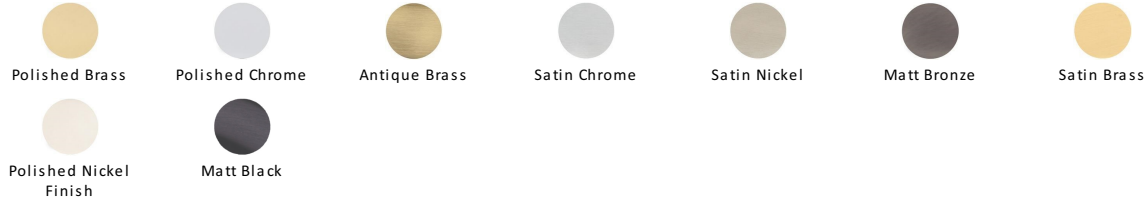

Rectangular Cabinet Knob

C3384 41-SN

Heritage Brass Cabinet Knob Rectangular Design 41mm Satin Nickel finish

Material:
Solid Brass

Finish:
Satin Nickel

Available Finishes

Available Sizes

Product Dimensions (All dimensions are in millimeters unless otherwise indicated)

Length	41	Width	22	Projection	28	Base	9
---------------	----	--------------	----	-------------------	----	-------------	---

About the Finish

Satin Nickel

With its honeyed grey tone created by brushed nickel plating on brass, this finish closely matches Stainless Steel but offers a warm and subtle alternative which is popular in traditional and modern décors.