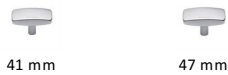

Rectangular Cabinet Knob

C3384 41-SC

Heritage Brass Cabinet Knob Rectangular Design 41mm Satin Chrome finish

Material:
Solid Brass

Finish:
Satin Chrome

Available Finishes

Available Sizes

Product Dimensions (All dimensions are in millimeters unless otherwise indicated)

Length	41	Width	22	Projection	28	Base	9
---------------	----	--------------	----	-------------------	----	-------------	---

About the Finish

Satin Chrome

The brush marks of satin chrome will appeal to those who favour an industrial yet contemporary chrome finish. Satin Chrome Finish is also less prone to finger marks than polished chrome.