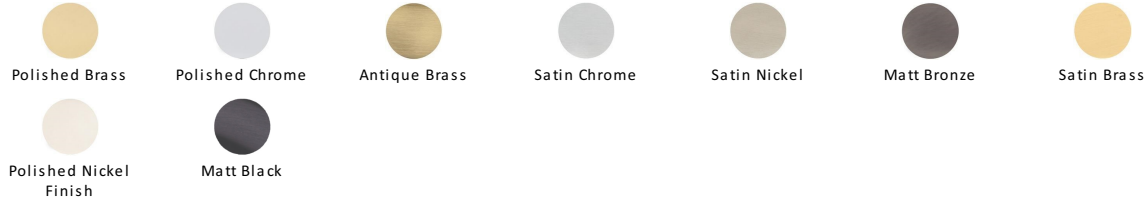

Rectangular Cabinet Knob

C3384 41-SC

Heritage Brass Cabinet Knob Rectangular Design 41mm Satin Chrome finish

Material:
Solid Brass

Finish:
Satin Chrome

Available Finishes

Available Sizes

Product Dimensions (All dimensions are in millimeters unless otherwise indicated)

Length	41	Width	22	Projection	28	Base	9
---------------	----	--------------	----	-------------------	----	-------------	---

About the Finish

Satin Chrome

The brush marks of satin chrome will appeal to those who favour an industrial yet contemporary chrome finish. Satin Chrome Finish is also less prone to finger marks than polished chrome.