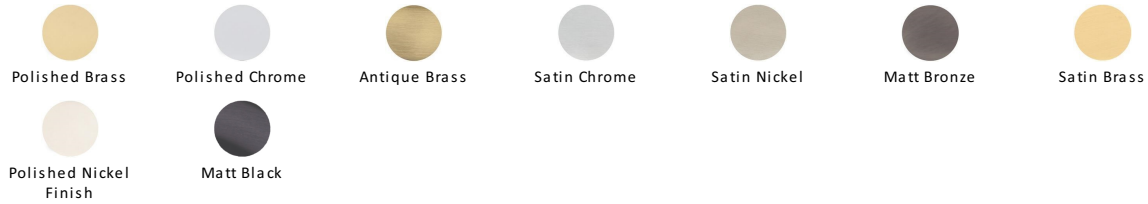

Shropshire Drawer Pull Handle

C2765 152-AT

Heritage Brass Drawer Pull Shropshire Design 152mm CTC Antique Brass Finish

Material:

Solid Brass

Finish:

Antique Brass

Available Finishes

Antique Brass

With russet hues and a brass undertone, this variation on brass retains a warm and mellow character but adds age and maturity by highlighting the variance of shades making each piece both alluring and unique.