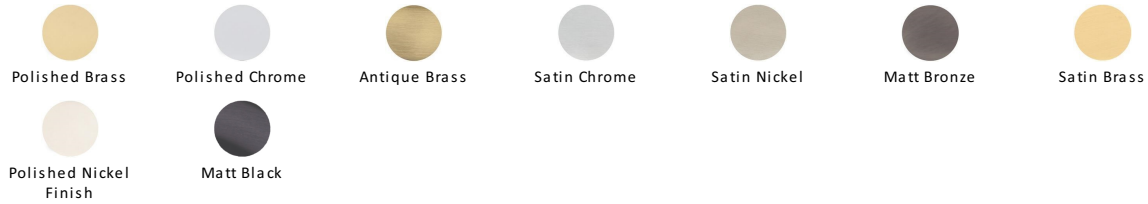

## Shropshire Drawer Pull Handle

C2765 152-AT

Heritage Brass Drawer Pull Shropshire Design 152mm CTC Antique Brass Finish

**Material:**

Solid Brass

**Finish:**

Antique Brass

### Available Finishes

### Available Sizes