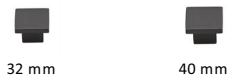

Classic Square Cabinet Knob

C1254 40-MB

Heritage Brass Cabinet Knob Classic Square Design 40mm Matt Bronze finish

Material:
 Solid Brass

Finish:
 Matt Bronze

Available Finishes

Available Sizes

Product Dimensions (All dimensions are in millimeters unless otherwise indicated)

Length	40	Width	40	Projection	28	Base	26
---------------	----	--------------	----	-------------------	----	-------------	----

About the Finish

Matt Bronze

An aged finish on brass creating a vintage appearance, yet one that also looks outstanding in contemporary schemes. Over a period of time the bronze colour will lighten along any edges and surfaces that are frequently touched and create a naturally aged appearance highlighting frequently touched areas and exposing the brass below.