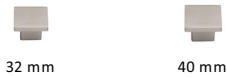

Product Dimensions (All dimensions are in millimeters unless otherwise indicated)

Length	32	Width	32	Projection	26	Base	21

About the Finish

Satin Nickel

With its honeyed grey tone created by brushed nickel plating on brass, this finish closely matches Stainless Steel but offers a warm and subtle alternative which is popular in traditional and modern décors.

Box Contains

- 1 Cabinet Knob
- All fixing screws and fasteners

+971 (0) 43559265

www.heritagebrass-uae.com

office@heritagebrass-uae.com