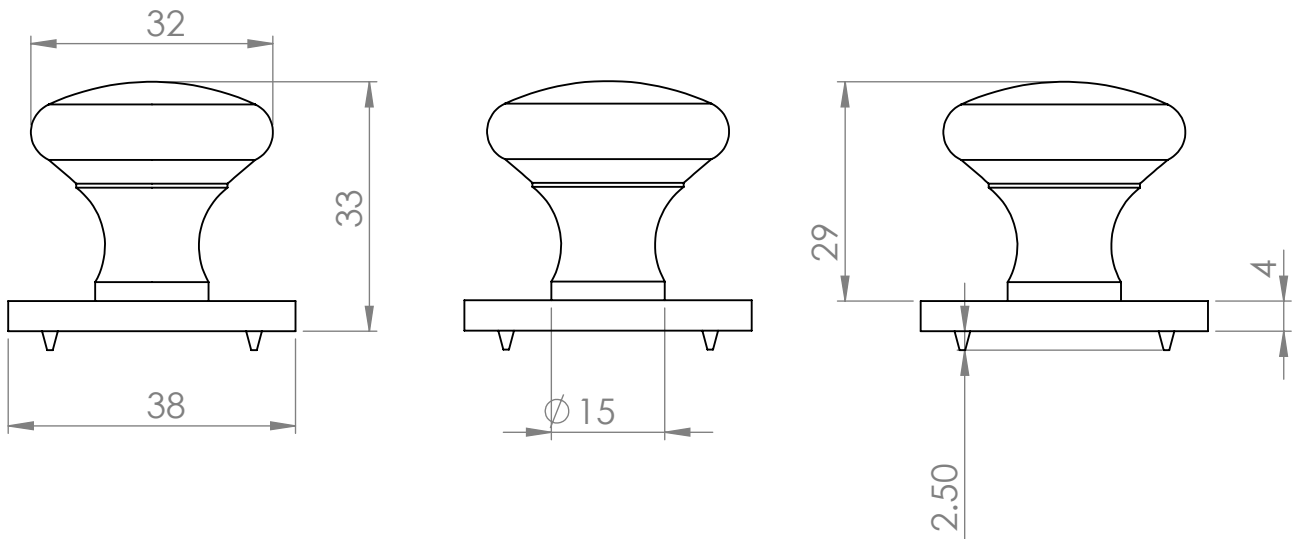

VICTORIAN ROUND CABINET KNOB WITH SQUARE BACKPLATE

2

1

2 Dimensions: see the outlines given above

3

2 x Brass Phillips Head Machine Screw

FINISHES

- MB** Matt Bronze finish
- SB** Satin Brass finish
- PN** Polished Nickel finish
- SN** Satin Nickel finish
- AT** Antique Brass finish
- SR** Satin Rose Gold finish
- SC** Satin Chrome finish
- PE** Polished Brass finish
- PC** Polished Chrome finish
- BK** Matt Black finish

Overview

1 Cabinet Knob illustrated

2 General Dimension of Cabinet Knob

3 Supplied with:
1 x 40mm Brass Screw
1 x 28mm Brass Screw

M Marcus Ltd., Dudley

Product Code

SQ113

Material

Solid Brass

Sizes shown are in mm and approximate. We reserve the right to amend where necessary and without any prior notice.