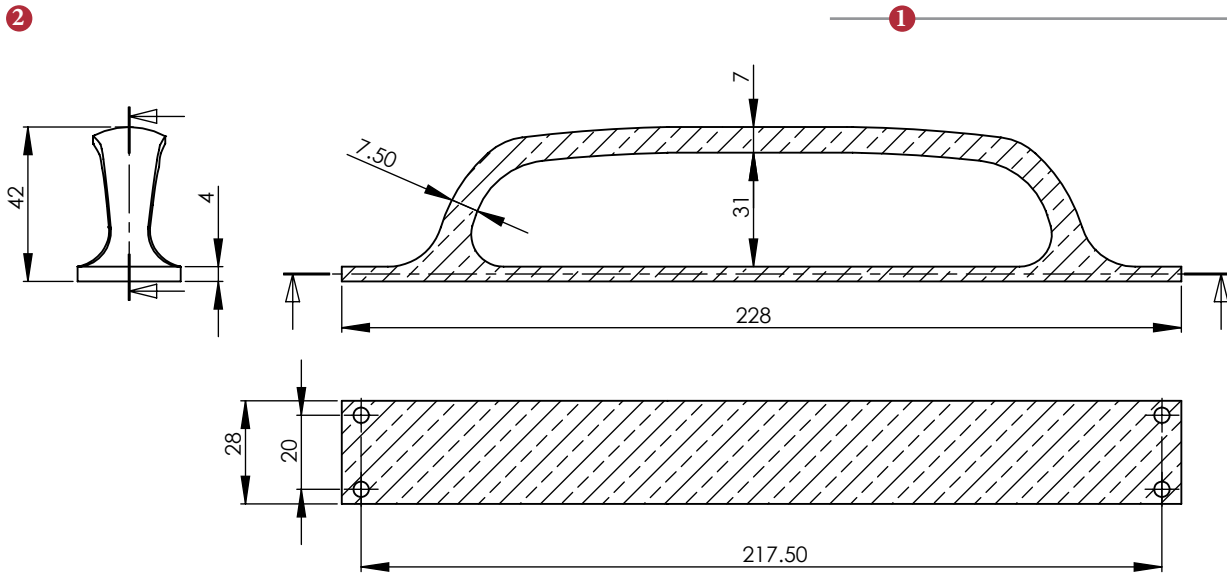

Solid Bronze Rustic

DOOR & CABINET HARDWARE

SOLID BRONZE RUSTIC CABINET PULL HANDLE ON PLATE

② Dimensions:
see the outlines given above

③  Brass wood screws x 4pc

Box Contains	① Cabinet Pull illustrated	② General dimension of Cabinet Pull	③ Supplied with: 4x 19mm Brass wood screws

M Marcus Ltd., Dudley

Product Code	Material	Description	Sizes shown are in mm and approximate. We reserve the right to amend where necessary and without any prior notice.
RPW1142 228	Solid Bronze	Rustic Pewter Cabinet Pull Handle on Plate	