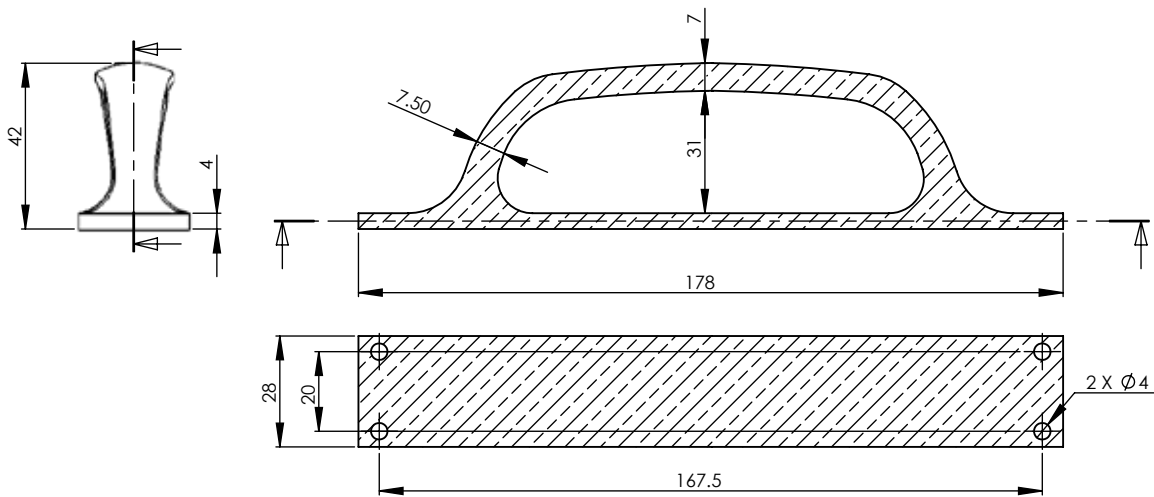

Solid Bronze Rustic

DOOR & CABINET HARDWARE

SOLID BRONZE RUSTIC CABINET PULL HANDLE ON PLATE

2

1

2

Dimensions:
see the outlines given above

3

Brass wood screws x 4pc

1

Cabinet Pull illustrated

2

General dimension of
Cabinet Pull

3

Supplied with:
4x 19mm Brass wood screws

Box
Contains

M Marcus Ltd., Dudley

Product Code	Material	Description	Sizes shown are in mm and approximate. We reserve the right to amend where necessary and without any prior notice.
RPW1142 178	Solid Bronze	Rustic Pewter Cabinet Pull Handle on Plate	