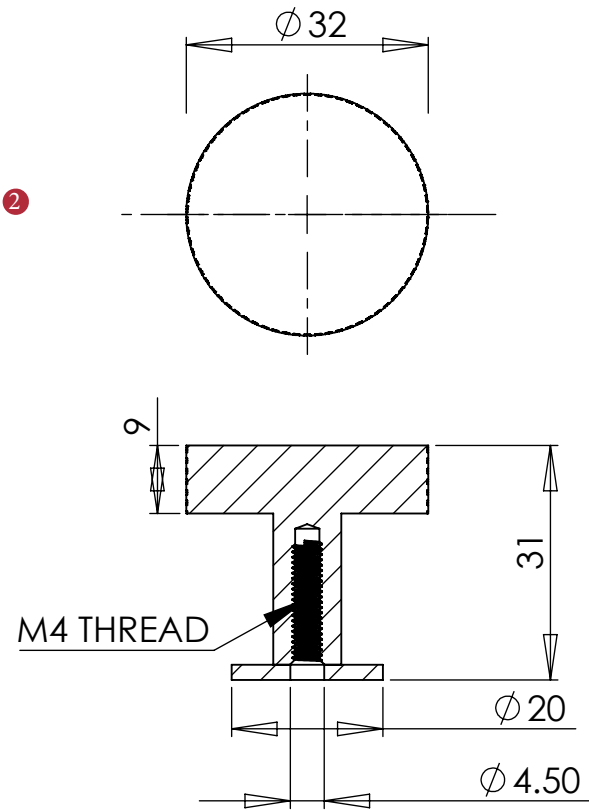

C3882 32 KNURLED DISC CABINET KNOB WITH ROSE

2 Dimensions: see the outlines given above

FINISHES

- ME** Matt Bronze finish
- SB** Satin Brass finish
- PN** Polished Nickel finish
- SN** Satin Nickel finish
- AT** Antique Brass finish
- SC** Satin Chrome finish
- PE** Polished Brass finish
- PC** Polished Chrome finish

- BSN** Matt Bronze/Satin Nickel
- BSB** Matt Bronze/Satin Brass

Overview

1 Cabinet Knob with base illustrated

2 General Dimension of Cabinet Knob with base

3 Supplied with:
1x 38mm machine screw
1x 25mm machine screw

 M Marcus Ltd., Dudley

Product Code

C3882 32

Material

Solid Brass

Sizes shown are in mm and approximate. We reserve the right to amend where necessary and without any prior notice.