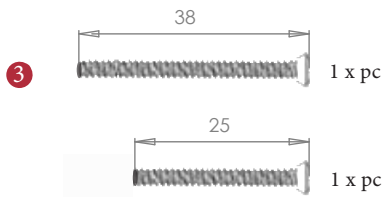

C3882 32 KNURLED DISC CABINET KNOB WITH ROSE

2 Dimensions: see the outlines given above

FINISHES

- ME** Matt Bronze finish
- SB** Satin Brass finish
- PN** Polished Nickel finish
- SN** Satin Nickel finish
- AT** Antique Brass finish
- SC** Satin Chrome finish
- PE** Polished Brass finish
- PC** Polished Chrome finish

- BSN** Matt Bronze/Satin Nickel
- BSB** Matt Bronze/Satin Brass

Overview

1 Cabinet Knob with base illustrated

2 General Dimension of Cabinet Knob with base

3 Supplied with:
1x 38mm machine screw
1x 25mm machine screw

 M Marcus Ltd., Dudley

Product Code

C3882 32

Material

Solid Brass

Sizes shown are in mm and approximate. We reserve the right to amend where necessary and without any prior notice.